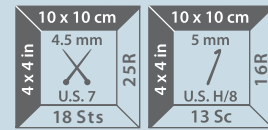

SCRUB OFF™

Product #102090
100% Cotton
2.6 oz / 75 g
106 yds / 97 m
6 balls per pkg
12 pkgs per carton